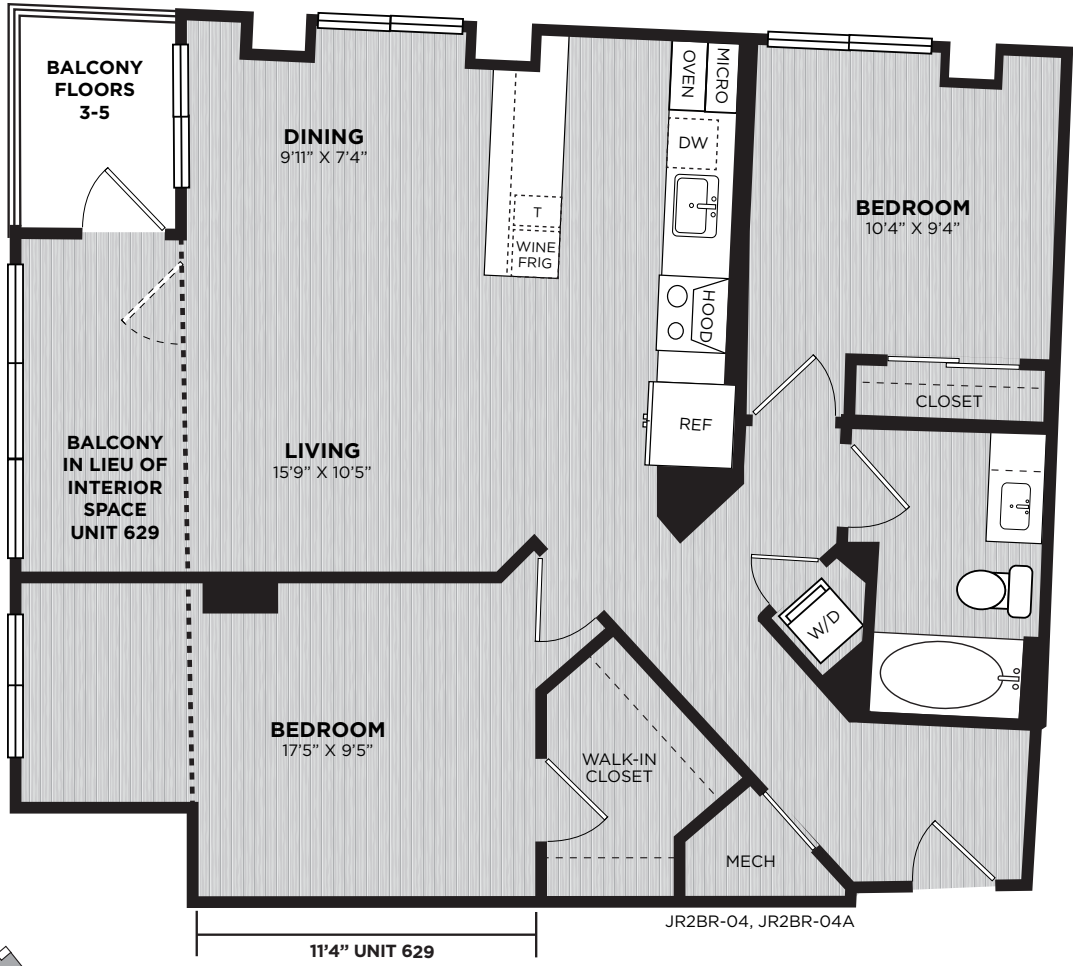

ALEXAN
FITZROY

C4 | 2 BEDROOM | 1 BATHROOM | 1,032 SQ. FT.

LEVEL 2-6

3275 Washington Boulevard, Arlington, VA 22201 • leasing@alexanfitzroy.com • 571.389.7569 • ALEXANFITZROY.COM •

Floor plans are artist's rendering and are for marketing purposes and are to be used as a guide only. All dimensions are approximate. Window placement, balcony configuration, closets sizes, unit features and actual product and specifications may vary slightly within each plan. Prices and availability are subject to change. At your request, we are happy to discuss specific unit modifications or accommodations.