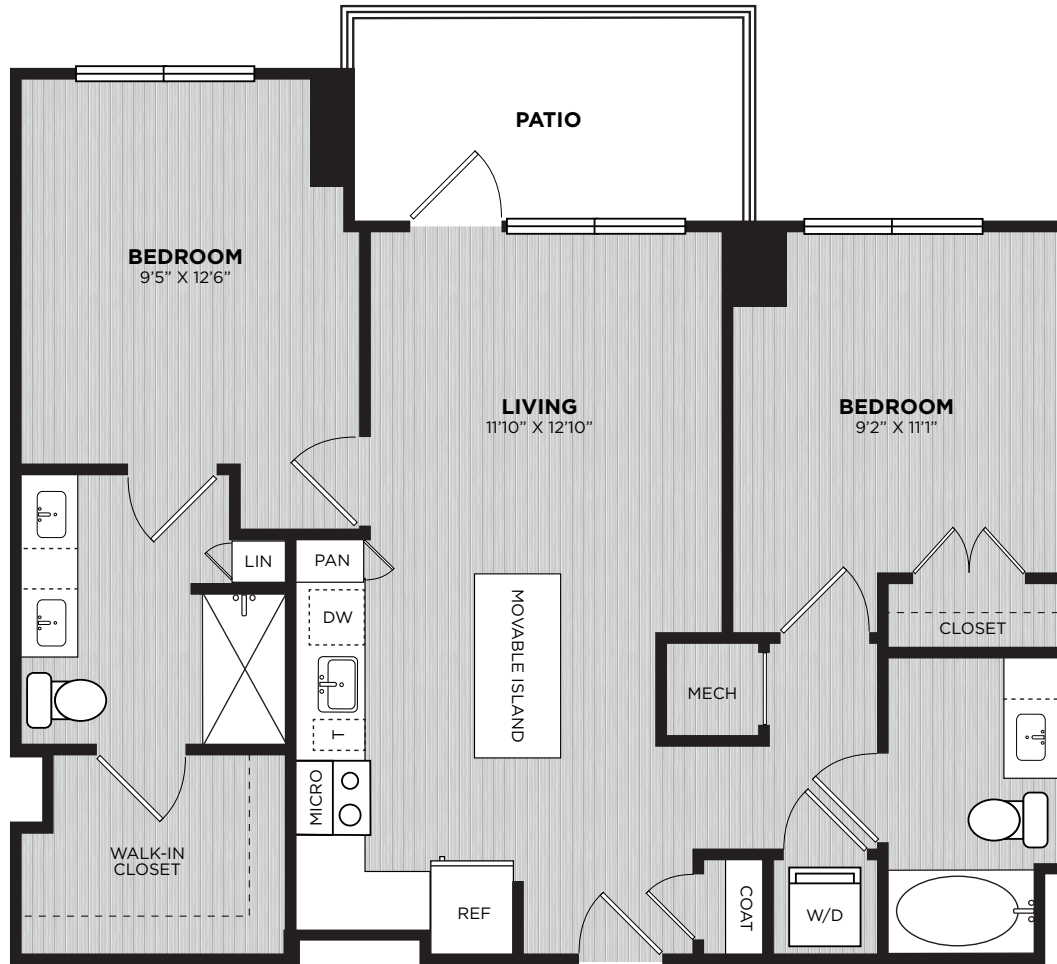

ALEXAN
FITZROY

B7 | 2 BEDROOM | 2 BATHROOM | 925 SQ. FT.

2BR-07

LEVEL 1

3275 Washington Boulevard, Arlington, VA 22201 • leasing@alexanfitzroy.com • 571.389.7569 • ALEXANFITZROY.COM •

Floor plans are artist's rendering and are for marketing purposes and are to be used as a guide only. All dimensions are approximate. Window placement, balcony configuration, closets sizes, unit features and actual product and specifications may vary slightly within each plan. Prices and availability are subject to change. At your request, we are happy to discuss specific unit modifications or accommodations.