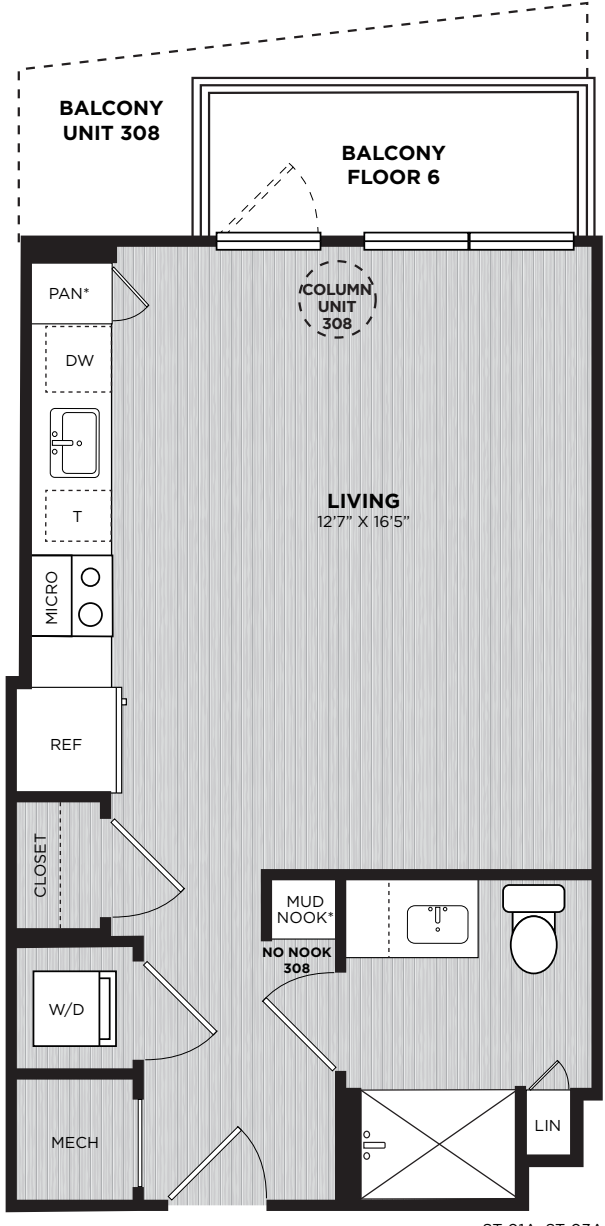

ALEXAN
FITZROY

S3 | STUDIO | 1 BATHROOM | 434 SQ. FT.

ST-01A, ST-03A