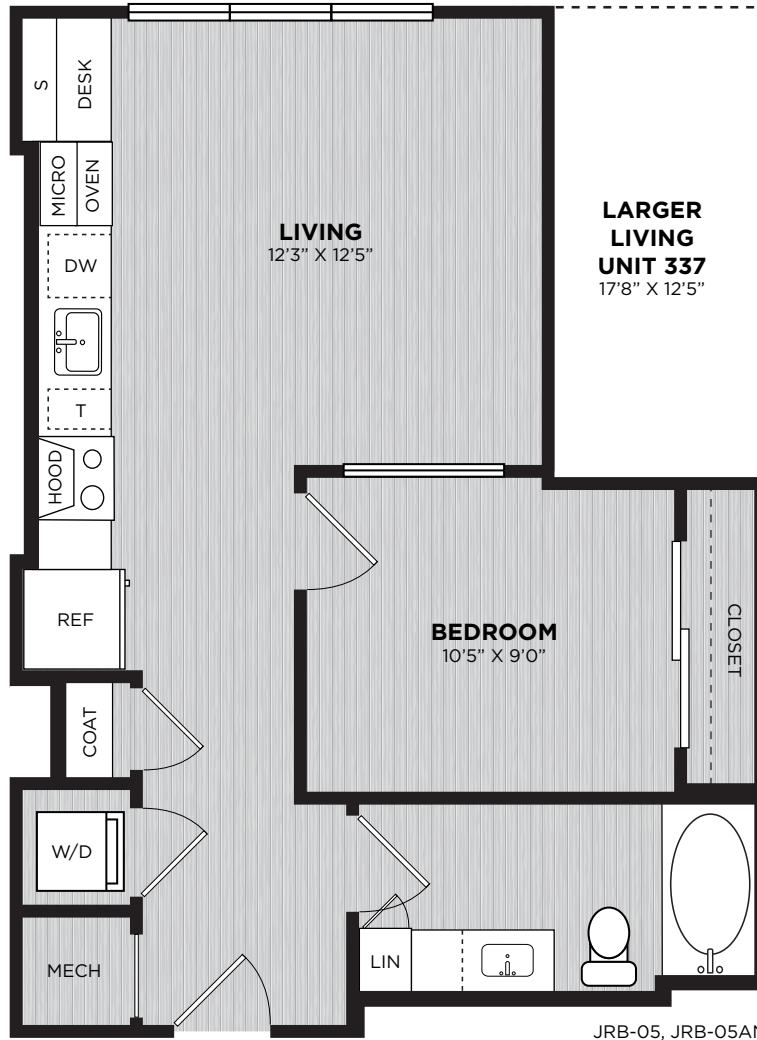

ALEXAN  
**FITZROY**

E5 | 1 BEDROOM | 1 BATHROOM | 673 SQ. FT.

LEVEL 2 - 3

3275 Washington Boulevard, Arlington, VA 22201 • [leasing@alexanfitzroy.com](mailto:leasing@alexanfitzroy.com) • 571.389.7569 • [ALEXANFITZROY.COM](http://ALEXANFITZROY.COM) • 🏠 🐾 🐕

Floor plans are artist's rendering and are for marketing purposes and are to be used as a guide only. All dimensions are approximate. Window placement, balcony configuration, closets sizes, unit features and actual product and specifications may vary slightly within each plan. Prices and availability are subject to change. At your request, we are happy to discuss specific unit modifications or accommodations.