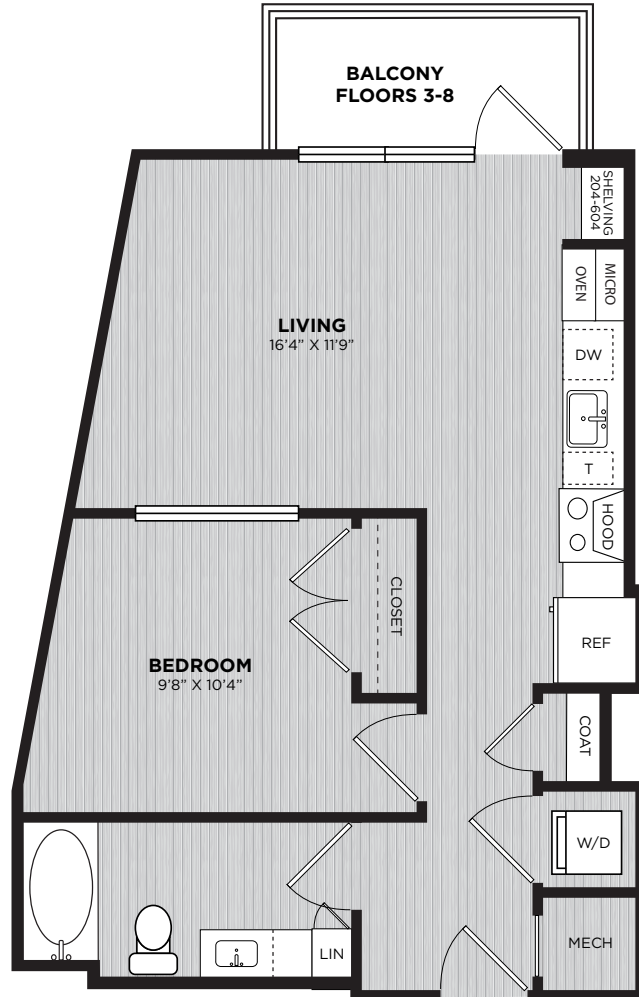

ALEXAN FITZROY

E4 | 1 BEDROOM | 1 BATHROOM | 608 SQ. FT.

JRB-04, JRB-04A

ALT ENTRY & KITCHEN
UNITS 704 & 804

LEVEL 2-8

ALT BATH UNITS 704 & 804

3275 Washington Boulevard, Arlington, VA 22201 • leasing@alexanfitzroy.com • 571.389.7569 • ALEXANFITZROY.COM • 🏠 🐾 🐕

Floor plans are artist's rendering and are for marketing purposes and are to be used as a guide only. All dimensions are approximate. Window placement, balcony configuration, closets sizes, unit features and actual product and specifications may vary slightly within each plan. Prices and availability are subject to change. At your request, we are happy to discuss specific unit modifications or accommodations.