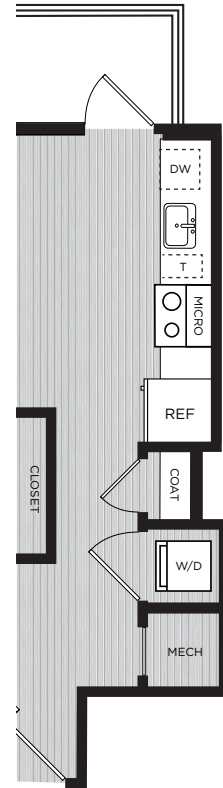

ALEXAN FITZROY

E4 | 1 BEDROOM | 1 BATHROOM | 608 SQ. FT.

JRB-04, JRB-04A

ALT ENTRY & KITCHEN
UNITS 704 & 804

LEVEL 2-8

ALT BATH UNITS 704 & 804

3275 Washington Boulevard, Arlington, VA 22201 • leasing@alexanfitzroy.com • 571.389.7569 • ALEXANFITZROY.COM • 🏠 🐾 🐕

Floor plans are artist's rendering and are for marketing purposes and are to be used as a guide only. All dimensions are approximate. Window placement, balcony configuration, closets sizes, unit features and actual product and specifications may vary slightly within each plan. Prices and availability are subject to change. At your request, we are happy to discuss specific unit modifications or accommodations.