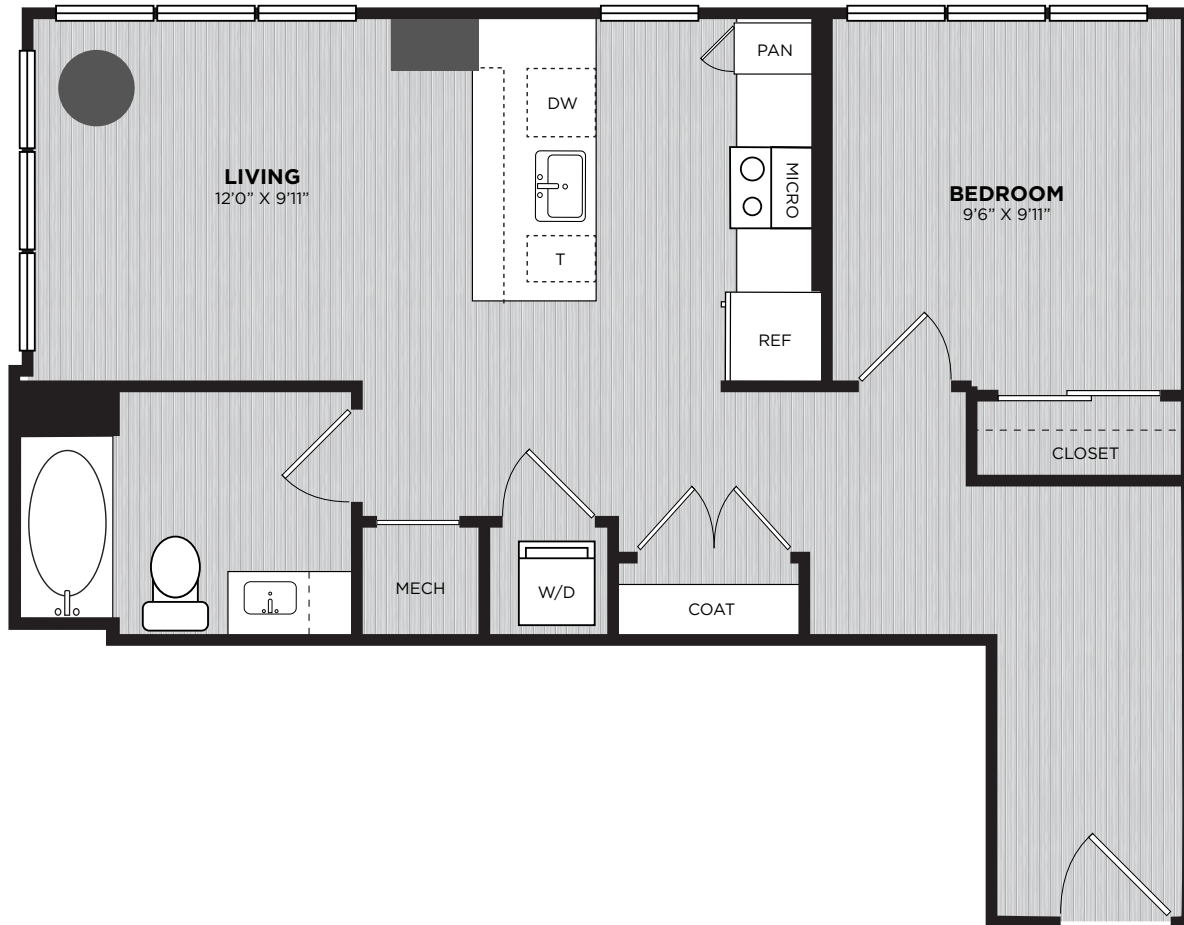

ALEXAN
FITZROY

A9 | 1 BEDROOM | 1 BATHROOM | 630 SQ. FT.

LEVEL 8

3275 Washington Boulevard, Arlington, VA 22201 • leasing@alexanfitzroy.com • 571.389.7569 • ALEXANFITZROY.COM •

Floor plans are artist's rendering and are for marketing purposes and are to be used as a guide only. All dimensions are approximate. Window placement, balcony configuration, closets sizes, unit features and actual product and specifications may vary slightly within each plan. Prices and availability are subject to change. At your request, we are happy to discuss specific unit modifications or accommodations.