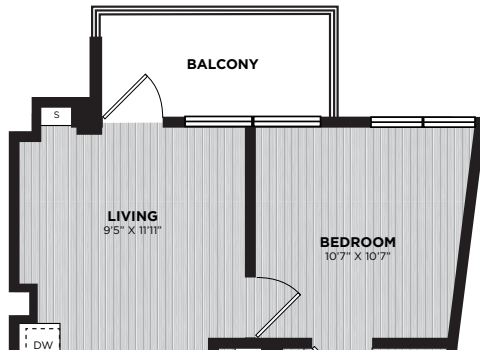

ALEXAN FITZROY

A7 | 1 BEDROOM | 1 BATHROOM | 661 SQ. FT.

ALT BALCONY LOCATION
& ROOM SIZES FLOOR 6

1BR-07, 1BR-07A

LEVEL 3-6

3275 Washington Boulevard, Arlington, VA 22201 • leasing@alexanfitzroy.com • 571.389.7569 • ALEXANFITZROY.COM • 

Floor plans are artist's rendering and are for marketing purposes and are to be used as a guide only. All dimensions are approximate. Window placement, balcony configuration, closets sizes, unit features and actual product and specifications may vary slightly within each plan. Prices and availability are subject to change. At your request, we are happy to discuss specific unit modifications or accommodations.