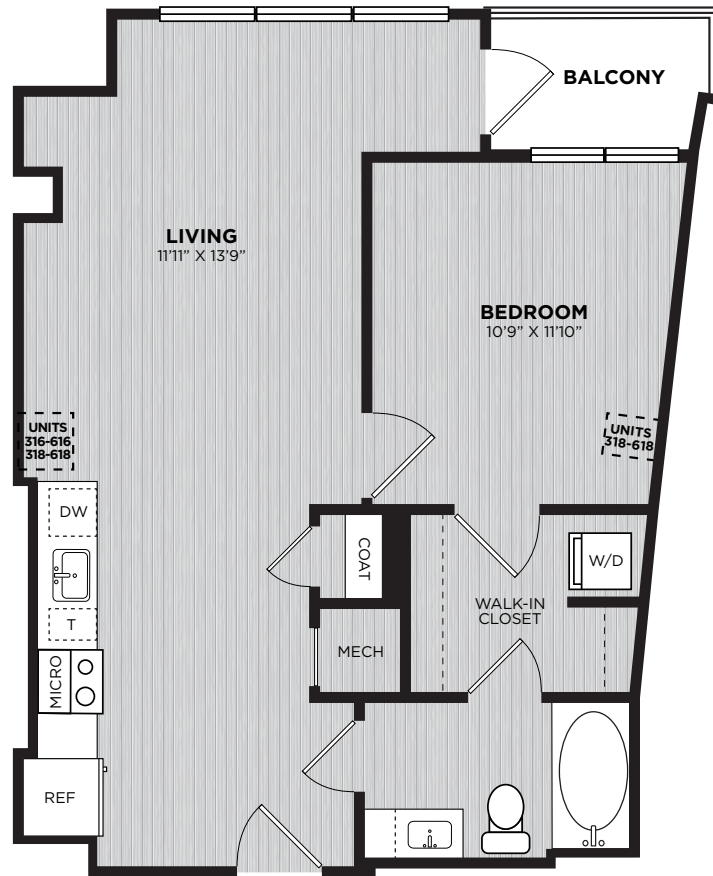

ALEXAN FITZROY

A7 | 1 BEDROOM | 1 BATHROOM | 661 SQ. FT.

ALT BALCONY LOCATION
& ROOM SIZES FLOOR 6

1BR-07, 1BR-07A

LEVEL 3-6

3275 Washington Boulevard, Arlington, VA 22201 • leasing@alexanfitzroy.com • 571.389.7569 • ALEXANFITZROY.COM • 

Floor plans are artist's rendering and are for marketing purposes and are to be used as a guide only. All dimensions are approximate. Window placement, balcony configuration, closets sizes, unit features and actual product and specifications may vary slightly within each plan. Prices and availability are subject to change. At your request, we are happy to discuss specific unit modifications or accommodations.