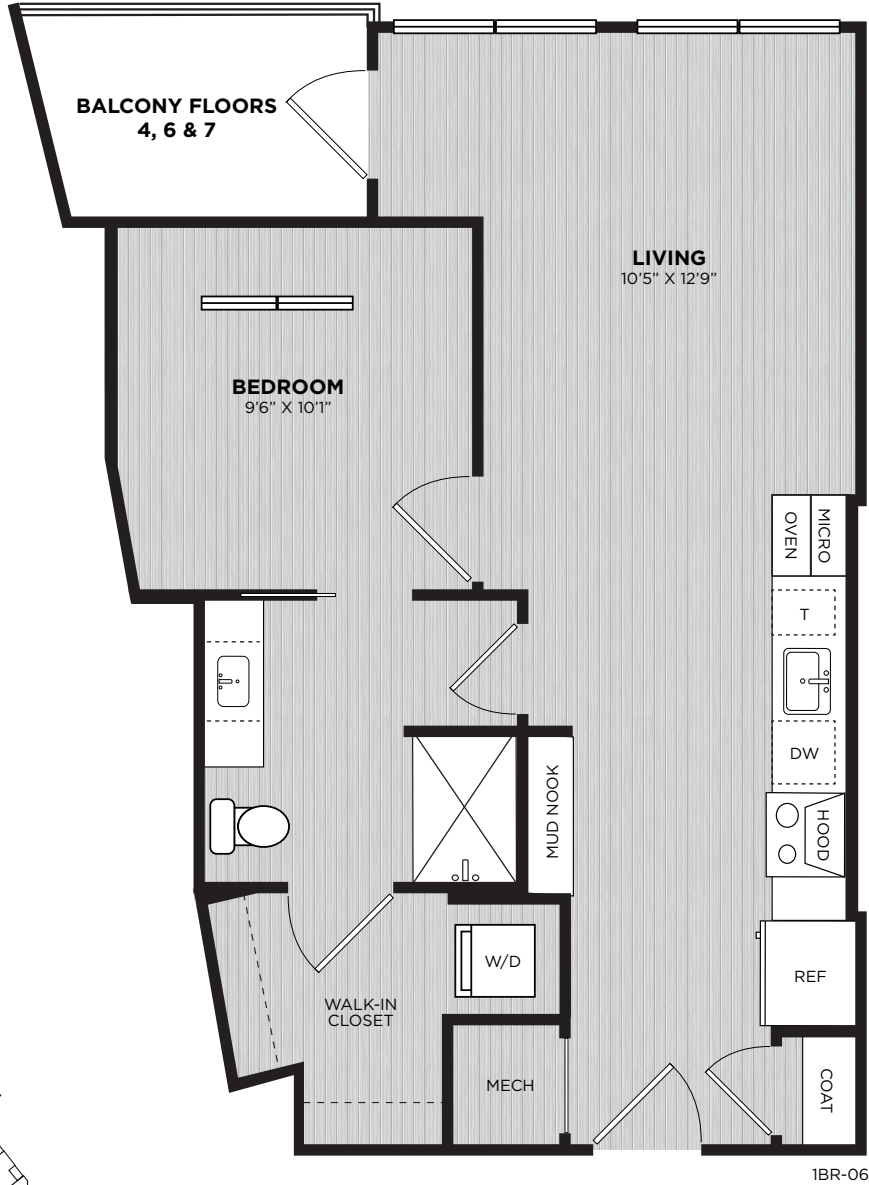

ALEXAN  
**FITZROY**

A6 | 1 BEDROOM | 1 BATHROOM | 619 SQ. FT.

LEVEL 4-8

3275 Washington Boulevard, Arlington, VA 22201 • [leasing@alexanfitzroy.com](mailto:leasing@alexanfitzroy.com) • 571.389.7569 • [ALEXANFITZROY.COM](http://ALEXANFITZROY.COM) •

Floor plans are artist's rendering and are for marketing purposes and are to be used as a guide only. All dimensions are approximate. Window placement, balcony configuration, closets sizes, unit features and actual product and specifications may vary slightly within each plan. Prices and availability are subject to change. At your request, we are happy to discuss specific unit modifications or accommodations.