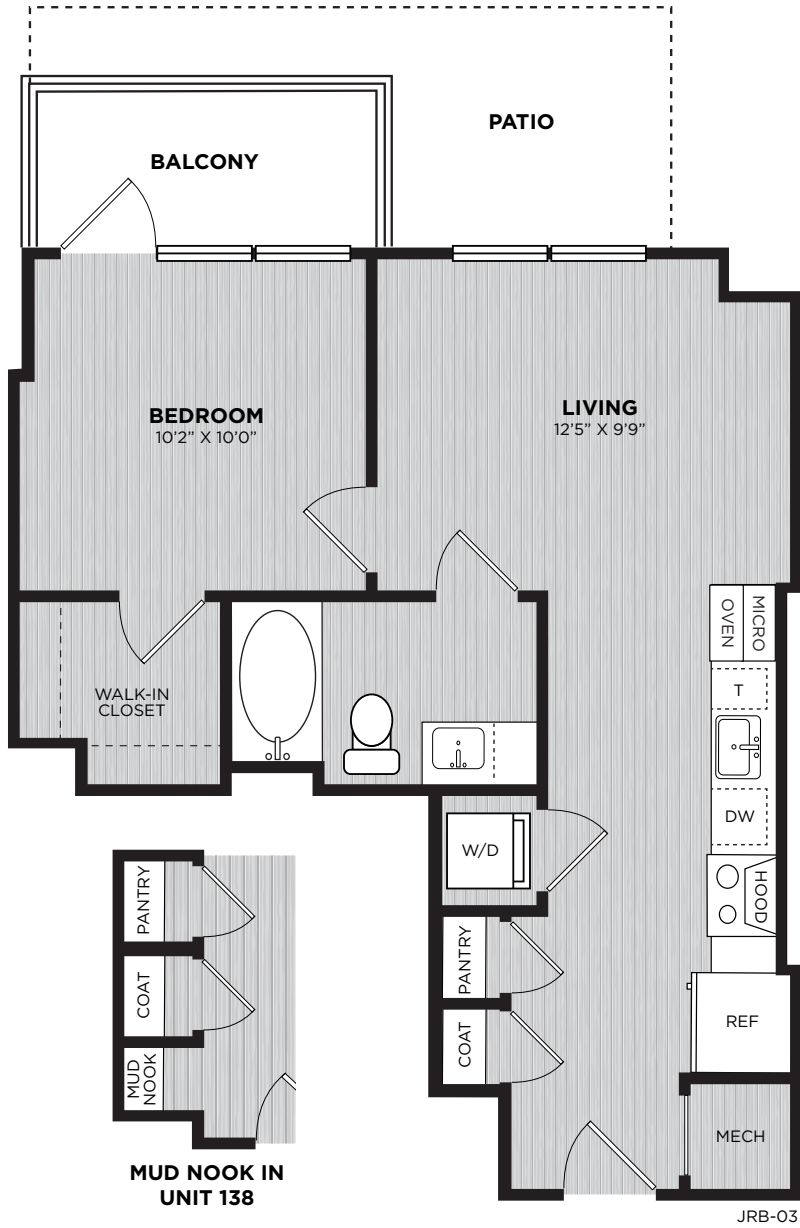

ALEXAN  
**FITZROY**

**A17 | 1 BEDROOM | 1 BATHROOM | 571 SQ. FT.**

LEVEL 1 & 3

3275 Washington Boulevard, Arlington, VA 22201 • [leasing@alexanfitzroy.com](mailto:leasing@alexanfitzroy.com) • 571.389.7569 • [ALEXANFITZROY.COM](http://ALEXANFITZROY.COM) • ♿ 🐾

Floor plans are artist's rendering and are for marketing purposes and are to be used as a guide only. All dimensions are approximate. Window placement, balcony configuration, closets sizes, unit features and actual product and specifications may vary slightly within each plan. Prices and availability are subject to change. At your request, we are happy to discuss specific unit modifications or accommodations.