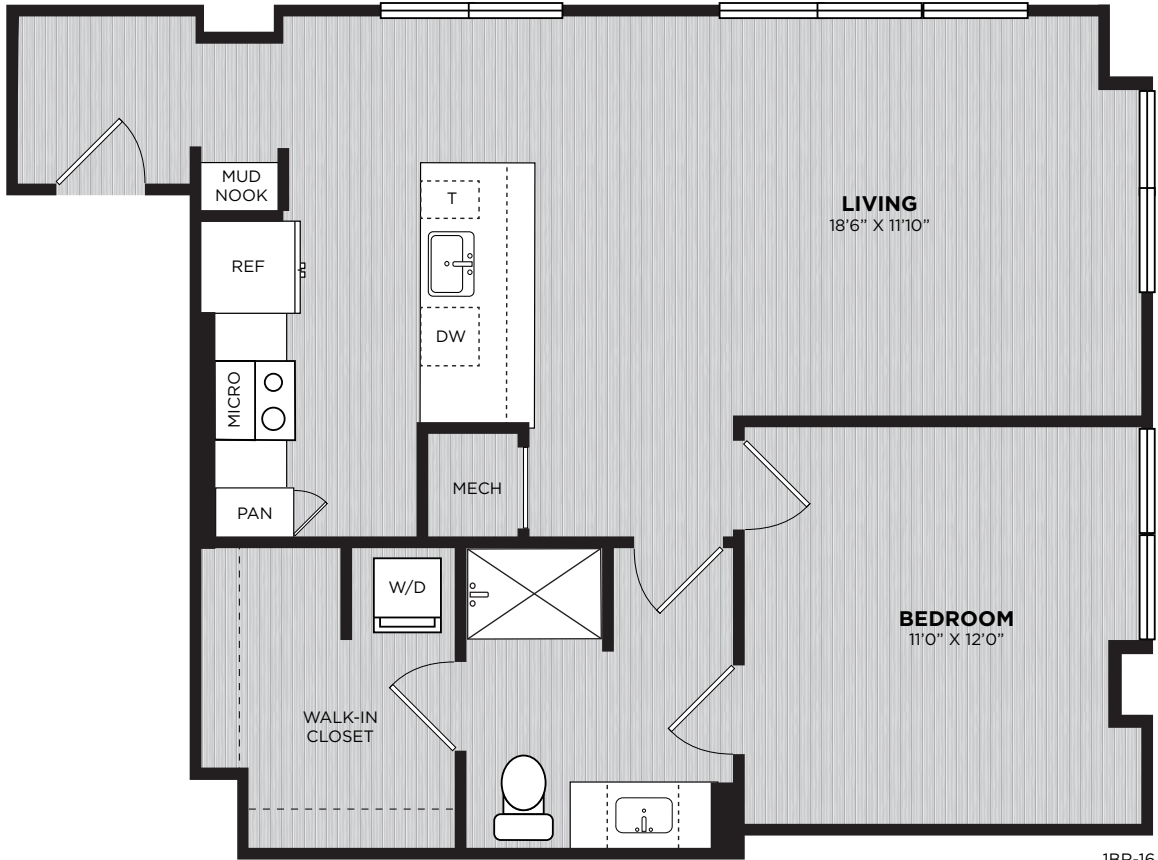

ALEXAN
FITZROY

A16 | 1 BEDROOM | 1 BATHROOM | 822 SQ. FT.

1BR-16

LEVEL 9-10

3275 Washington Boulevard, Arlington, VA 22201 • leasing@alexanfitzroy.com • 571.389.7569 • ALEXANFITZROY.COM • 

Floor plans are artist's rendering and are for marketing purposes and are to be used as a guide only. All dimensions are approximate. Window placement, balcony configuration, closets sizes, unit features and actual product and specifications may vary slightly within each plan. Prices and availability are subject to change. At your request, we are happy to discuss specific unit modifications or accommodations.