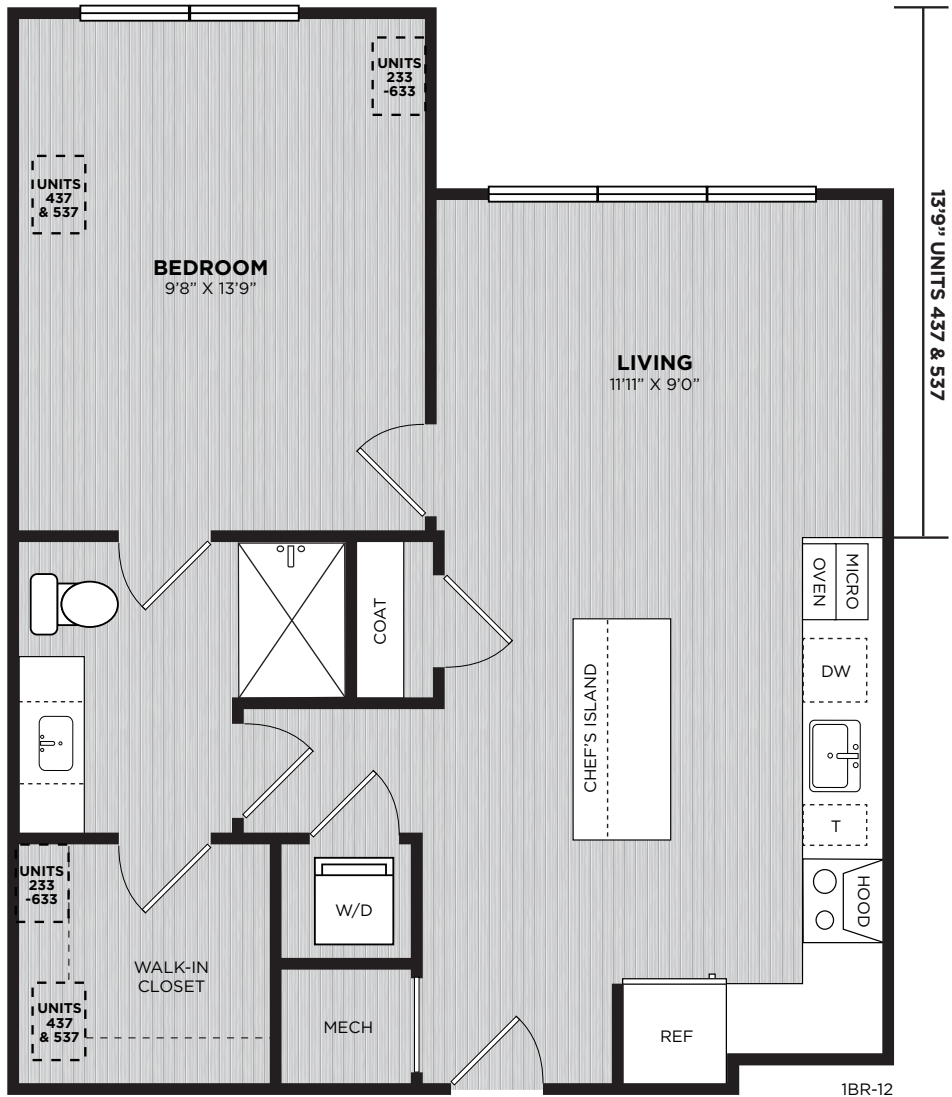

ALEXAN
FITZROY

A12 | 1 BEDROOM | 1 BATHROOM | 680 SQ. FT.

LEVEL 2-6

3275 Washington Boulevard, Arlington, VA 22201 • leasing@alexanfitzroy.com • 571.389.7569 • ALEXANFITZROY.COM • ♿ 🐾

Floor plans are artist's rendering and are for marketing purposes and are to be used as a guide only. All dimensions are approximate. Window placement, balcony configuration, closets sizes, unit features and actual product and specifications may vary slightly within each plan. Prices and availability are subject to change. At your request, we are happy to discuss specific unit modifications or accommodations.